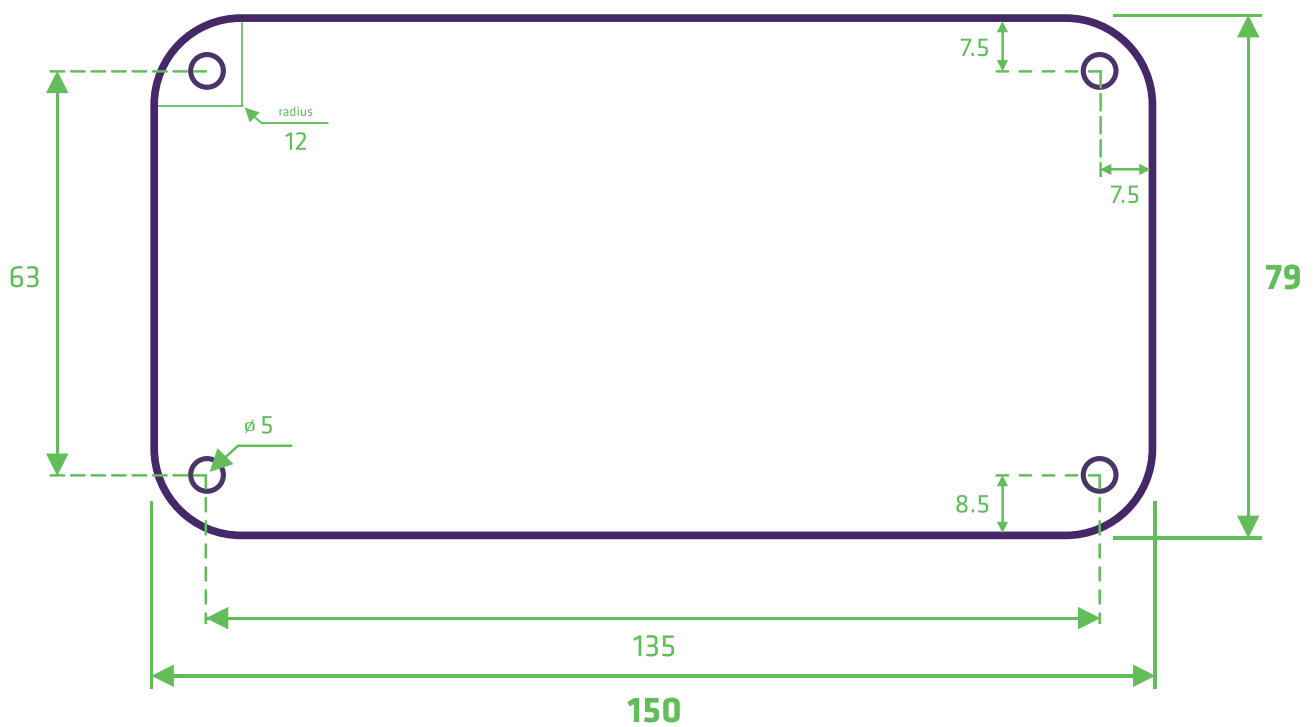

## MANIFOLD MOUNTING TEMPLATE

Real scale Manifold mounting template. Print on A4 paper size  
All measurements are in millimeters