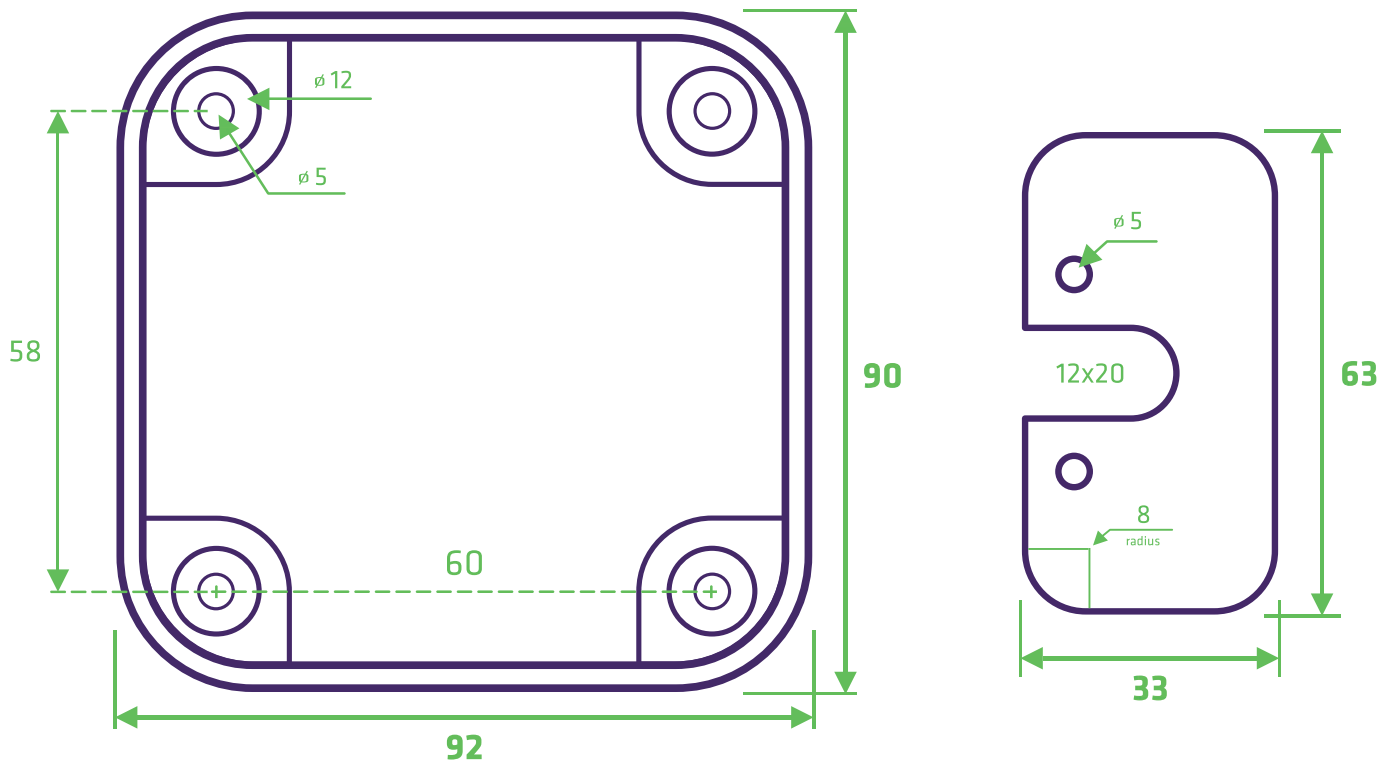

# MOUNTING TEMPLATES

Real scale mounting templates of NSHIFTED products  
All measurements are in millimeters  
Print on A4 paper size

## MANIFOLD MOUNTING TEMPLATE

Real scale Manifold mounting template. Print on A4 paper size  
All measurements are in millimeters

## PRESSURE SENSORS MOUNTING TEMPLATE

Real scale Pressure Sensors mounting template. Print on A4 paper size  
All measurements are in millimeters

## TOUCHPAD MOUNTING TEMPLATE

Real scale TouchPad mounting template. Print on A4 paper size  
All measurements are in millimeters