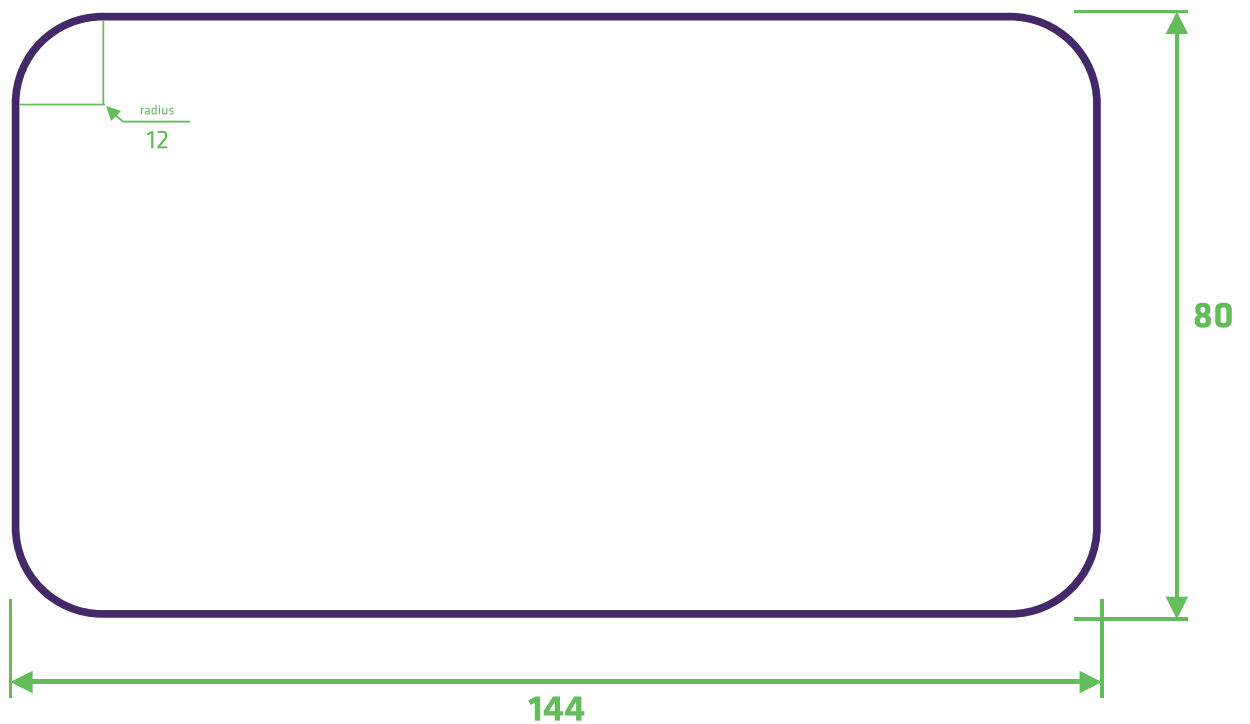

# MOUNTING TEMPLATES

Real scale mounting templates of NSHIFTED products  
All measurements are in millimeters  
Print on A4 paper size

## MANIFOLD MOUNTING TEMPLATE

Real scale Manifold mounting template. Print on A4 paper size  
All measurements are in millimeters

## PRESSURE SENSORS MOUNTING TEMPLATE

Real scale Pressure Sensors mounting template. Print on A4 paper size  
All measurements are in millimeters

## TOUCHPAD MOUNTING TEMPLATE

Real scale TouchPad mounting template. Print on A4 paper size  
All measurements are in millimeters