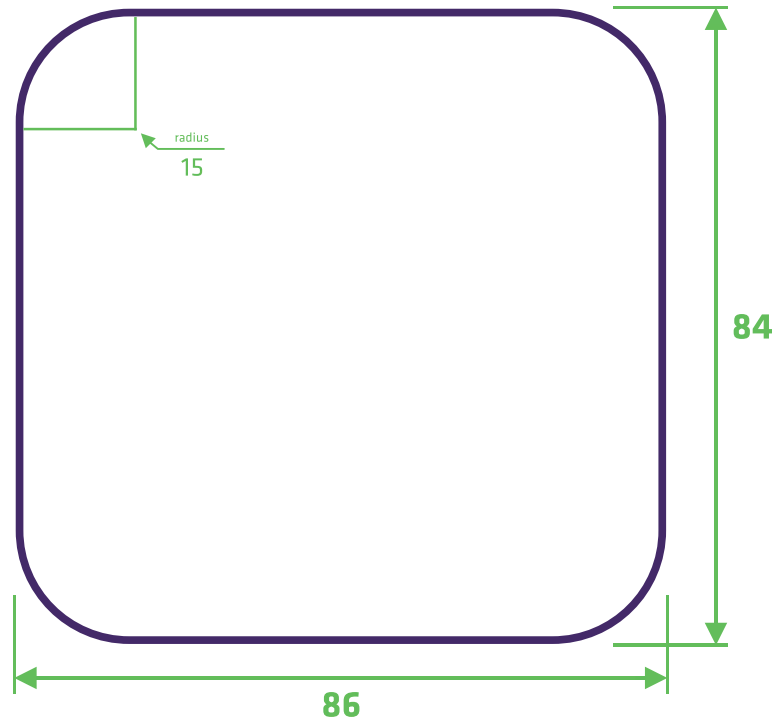

# MOUNTING TEMPLATES

Real scale mounting templates of NSHIFTED products  
All measurements are in millimeters  
Print on A4 paper size

## MANIFOLD MOUNTING TEMPLATE

Real scale Manifold mounting template. Print on A4 paper size  
All measurements are in millimeters

## PRESSURE SENSORS MOUNTING TEMPLATE

Real scale Pressure Sensors mounting template. Print on A4 paper size  
All measurements are in millimeters

## TOUCHPAD MOUNTING TEMPLATE

Real scale TouchPad mounting template. Print on A4 paper size  
All measurements are in millimeters