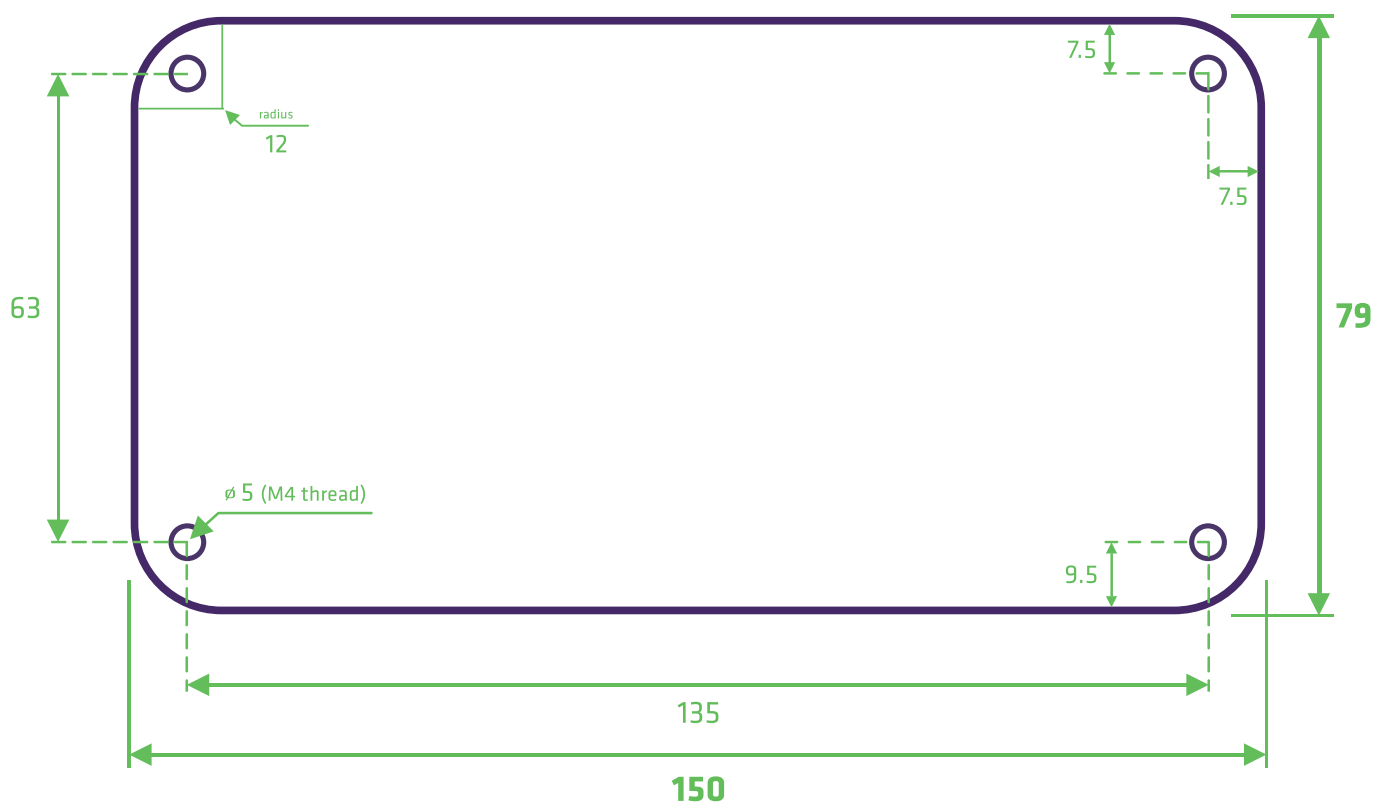

# MOUNTING TEMPLATES

Real scale mounting templates of NSHIFTED products  
All measurements are in millimeters  
Print on A4 paper size

## MANIFOLD MOUNTING TEMPLATE

Real scale Manifold mounting template. Print on A4 paper size  
All measurements are in millimeters

## PRESSURE SENSORS MOUNTING TEMPLATE

Real scale Pressure Sensors mounting template. Print on A4 paper size  
All measurements are in millimeters

## TOUCHPAD MOUNTING TEMPLATE

Real scale TouchPad mounting template. Print on A4 paper size  
All measurements are in millimeters