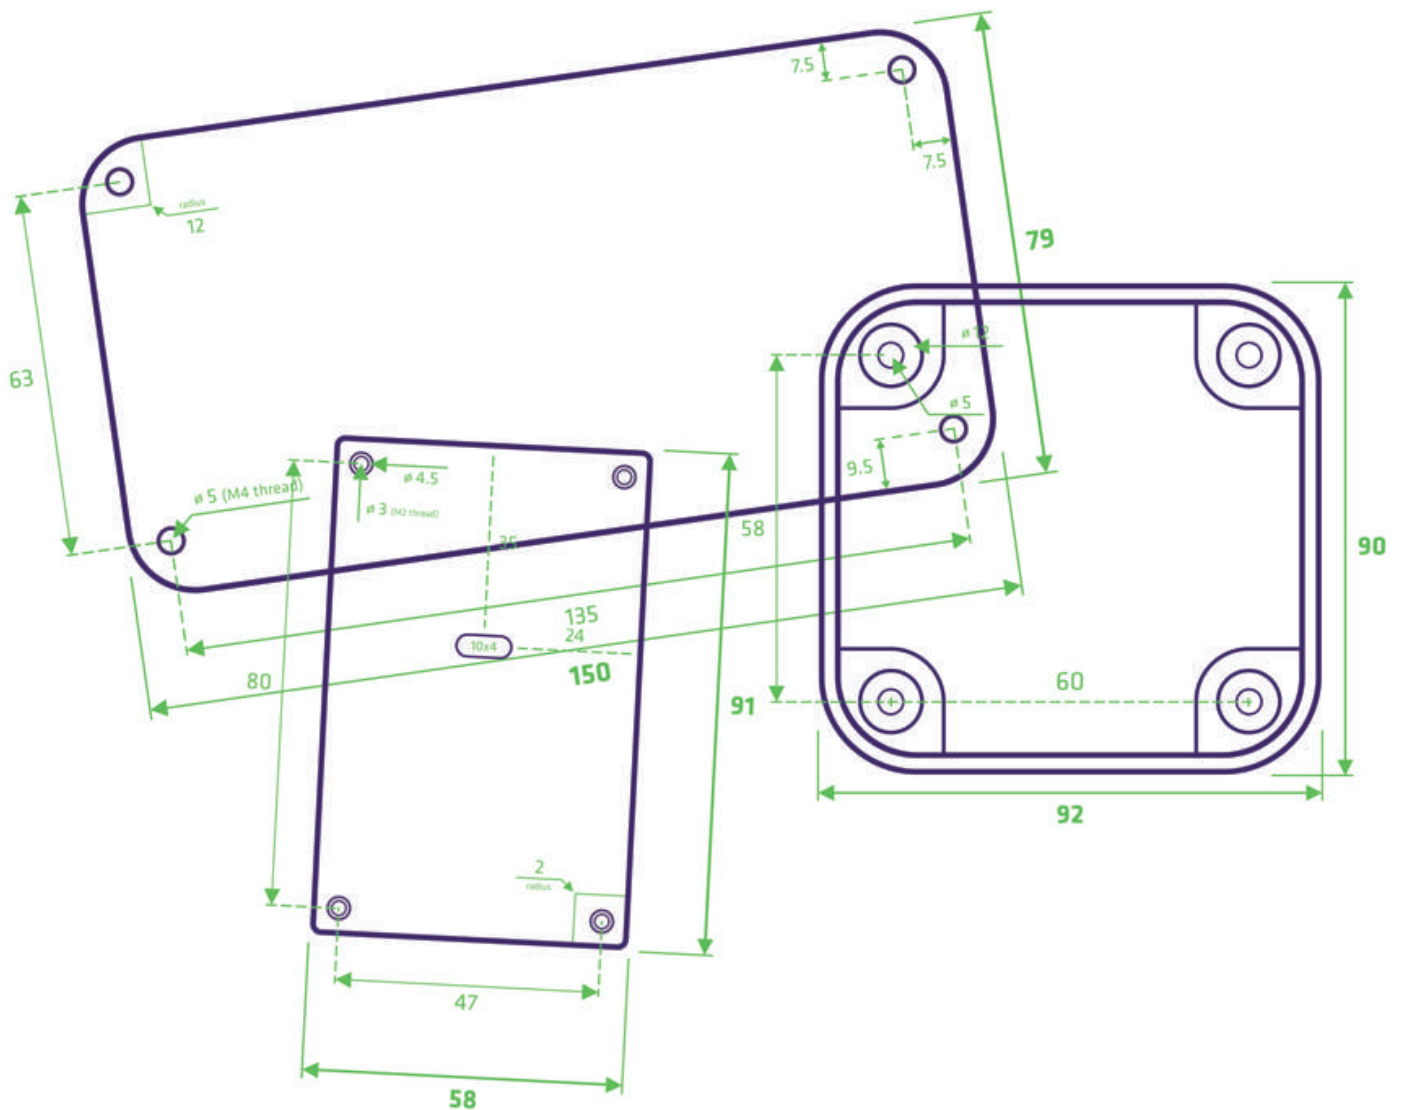

# MOUNTING TEMPLATES

Real scale mounting templates of NSHIFTED products  
All measurements are in millimeters  
Print on A4 paper size

## MANIFOLD MOUNTING TEMPLATE

Real scale Manifold mounting template. Print on A4 paper size  
All measurements are in millimeters

## PRESSURE SENSORS MOUNTING TEMPLATE

Real scale Pressure Sensors mounting template. Print on A4 paper size  
All measurements are in millimeters

## TOUCHPAD MOUNTING TEMPLATE

Real scale TouchPad mounting template. Print on A4 paper size  
All measurements are in millimeters