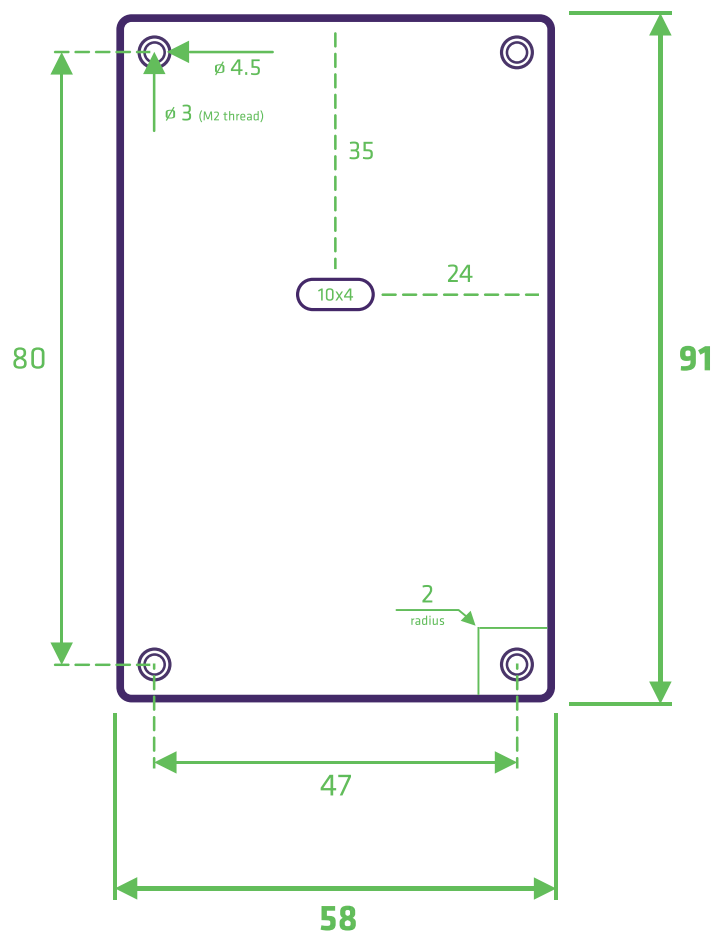

# MOUNTING TEMPLATES

Real scale mounting templates of NSHIFTED products  
All measurements are in millimeters  
Print on A4 paper size

## MANIFOLD MOUNTING TEMPLATE

Real scale Manifold mounting template. Print on A4 paper size  
All measurements are in millimeters

## PRESSURE SENSORS MOUNTING TEMPLATE

Real scale Pressure Sensors mounting template. Print on A4 paper size  
All measurements are in millimeters

## TOUCHPAD MOUNTING TEMPLATE

Real scale TouchPad mounting template. Print on A4 paper size  
All measurements are in millimeters